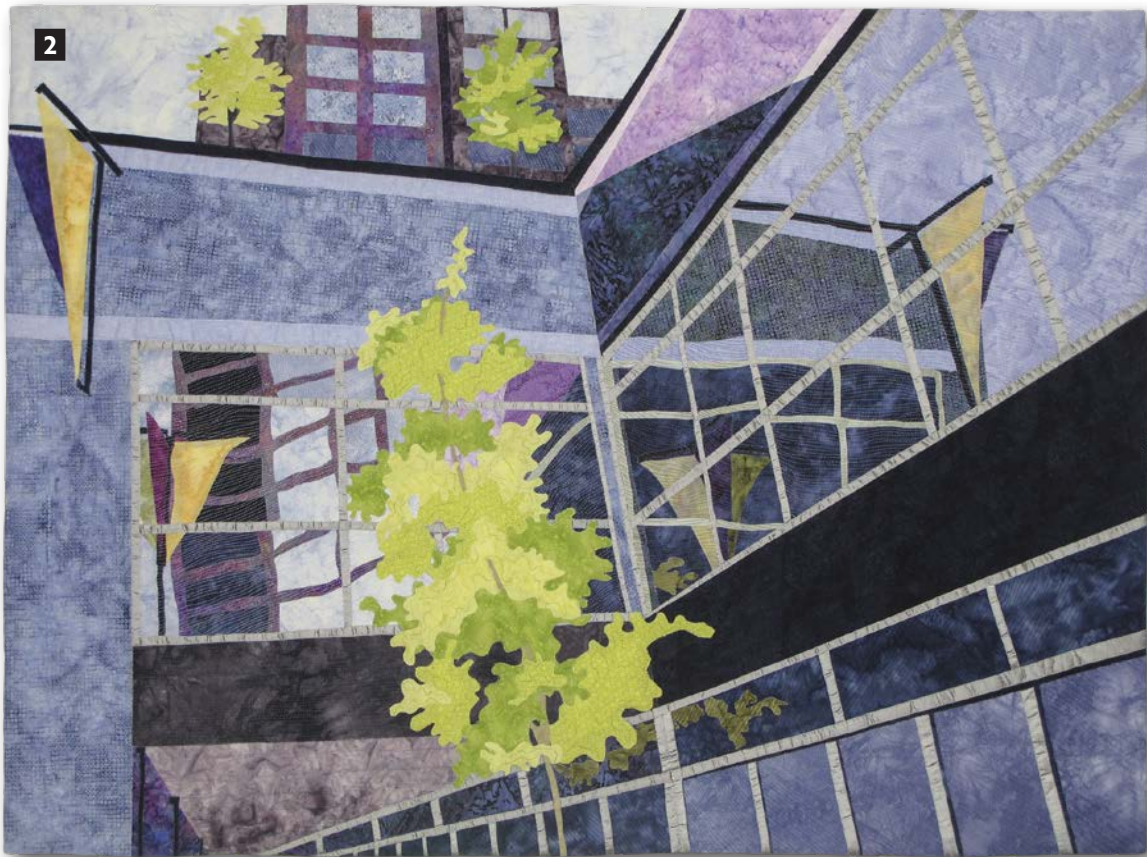

WEB EXTRA!

LANDSCAPE QUILTS

Stitching Reflections

Kit Robinson

Shown here are more images featuring *Reflections* by some of the artists whose work was shown in the July/August 2018 issue of MQU:

1. *Springtime on the Lake* ©Lenore Crawford, 22 × 17 inches.

2. *Parkside Reflections* ©2013 Donna Deaver, 49 × 36 inches.

3. *Pelican Sunset* ©Annette Kennedy, 29.5 × 22.75 inches. Finished quilt.

3a, b, c, d & e. Annette generously shared images of the progression from *Pelican Sunset* after it had been fused (unpainted) to after it has been painted.

Visit the websites of the fabric artists featured in *Landscape Quilts — Stitching Reflections*:

Linda Anderson — www.laartquilts.com

Lenore Crawford — www.lenorecrawford.com

Donna Deaver — donnadeaver.com